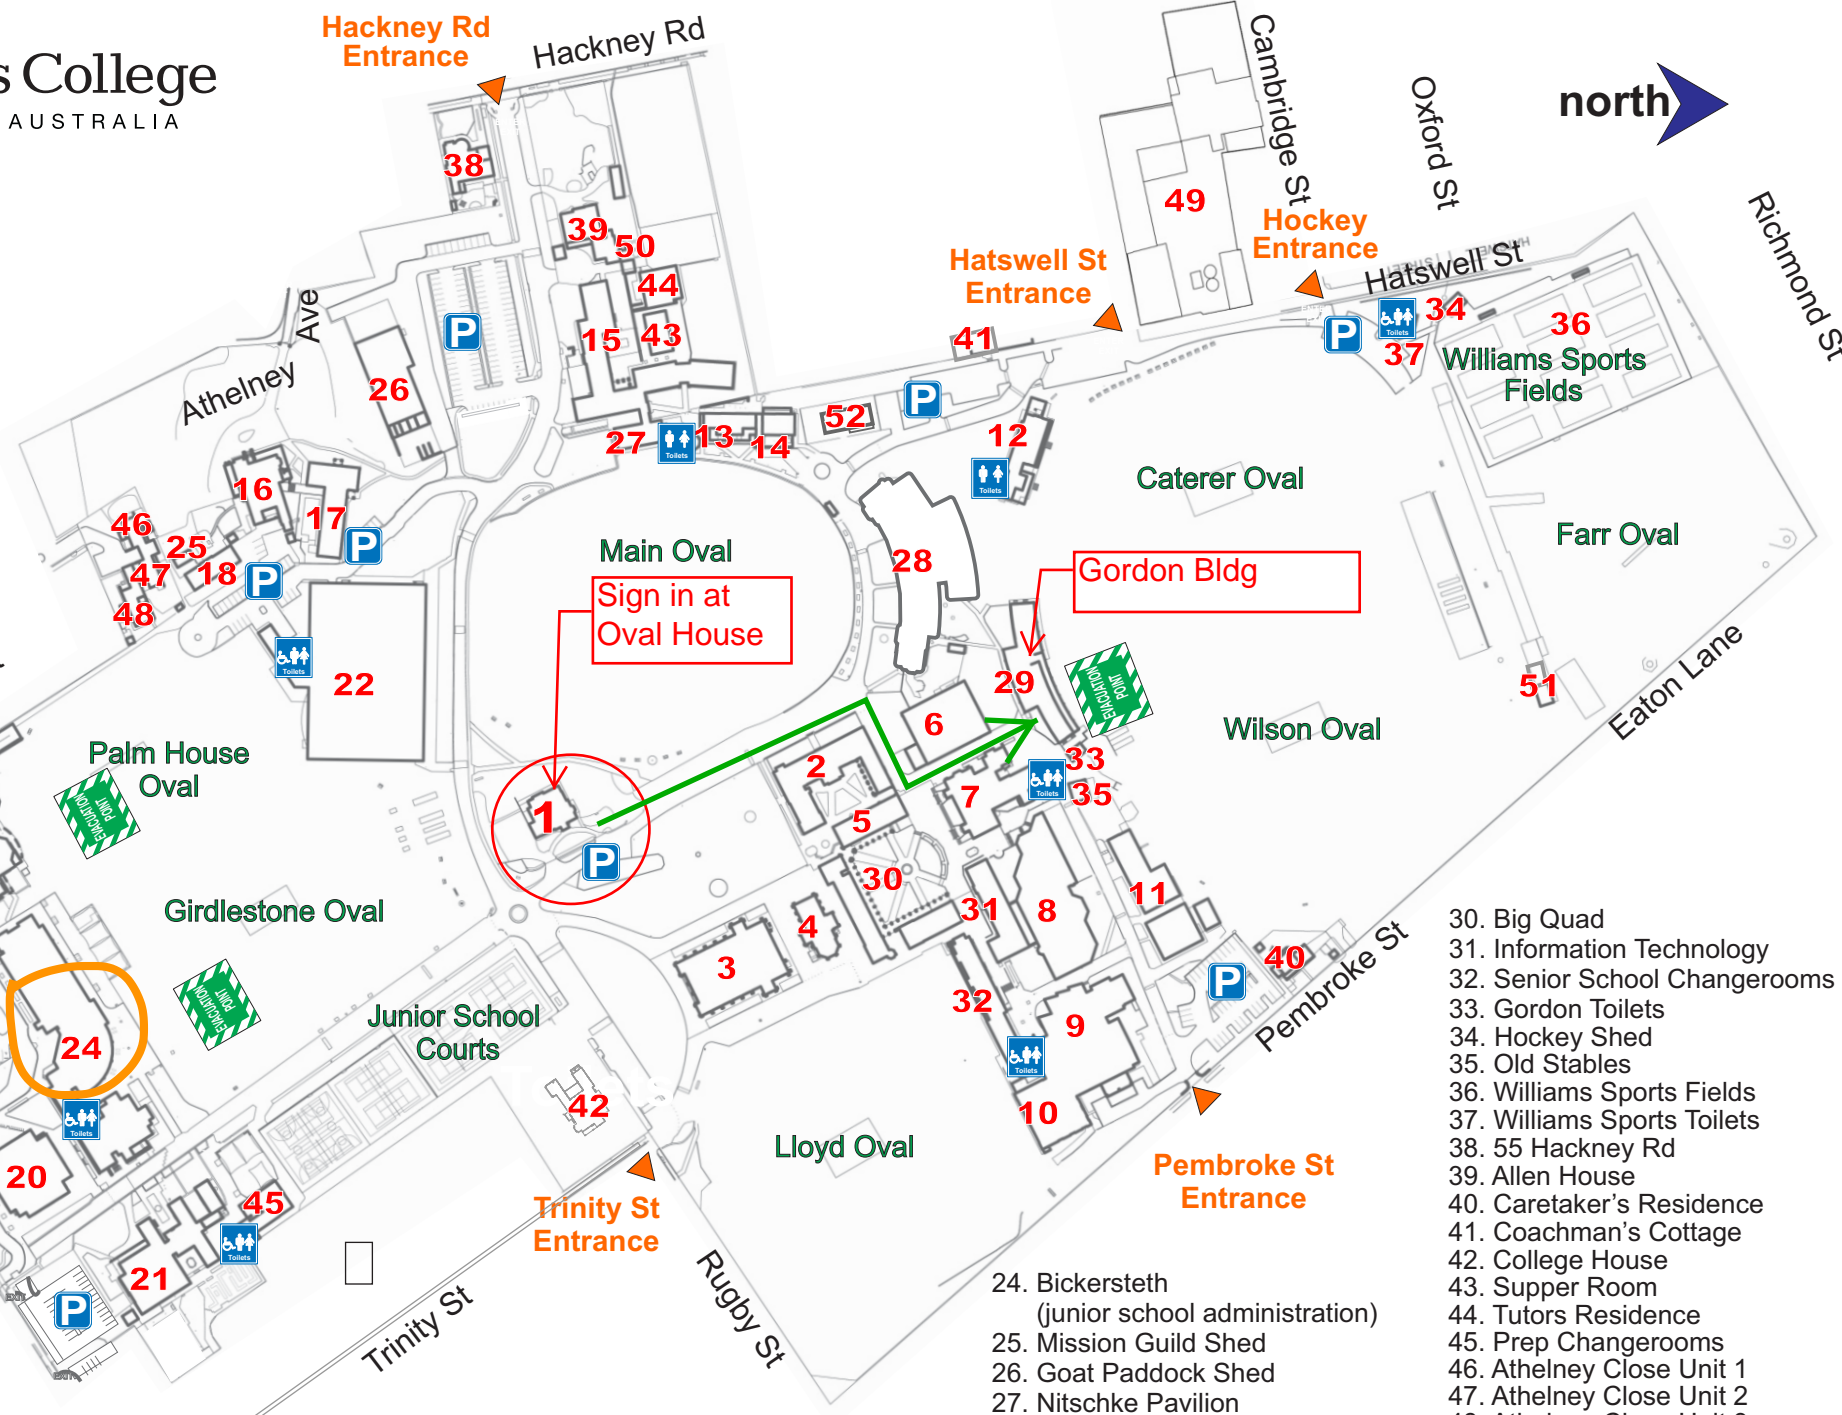

St Peter's College

ADELAIDE, AUSTRALIA

- 1. Oval House (visitors and enquiries)
- 2. Old School House
- 3. Memorial Hall
- 4. Chapel
- 5. Big School Room
- 6. Miller Library
- 7. DaCosta Dining Hall and Kitchen
- 8. Florey Science
- 9. Art and Technology
- 10. Drama
- 11. Maintenance and Grounds Workshops
- 12. Brookman Pavilion

- 13. Health Centre
- 14. Tuck Shop
- 15. Boarding House
- 16. Athelney House
- 17. Hill Wing
- 18. Uniform Shop
- 19. Early Learning Centre (old palm house)
- 20. Junior School Hall
- 21. Shinkfield Building
- 22. Sports Centre
- 23. New Palm House

- 30. Big Quad
- 31. Information Technology
- 32. Senior School Changerooms
- 33. Gordon Toilets
- 34. Hockey Shed
- 35. Old Stables
- 36. Williams Sports Fields
- 37. Williams Sports Toilets
- 38. 55 Hackney Rd
- 39. Allen House
- 40. Caretaker's Residence
- 41. Coachman's Cottage
- 42. College House
- 43. Supper Room
- 44. Tutors Residence
- 45. Prep Changerooms
- 46. Athelney Close Unit 1
- 47. Athelney Close Unit 2
- 48. Athelney Close Unit 3
- 49. Sanitarium Complex
- 50. Tutors Accommodation
- 51. Scotchy Shed
- 52. Transportables