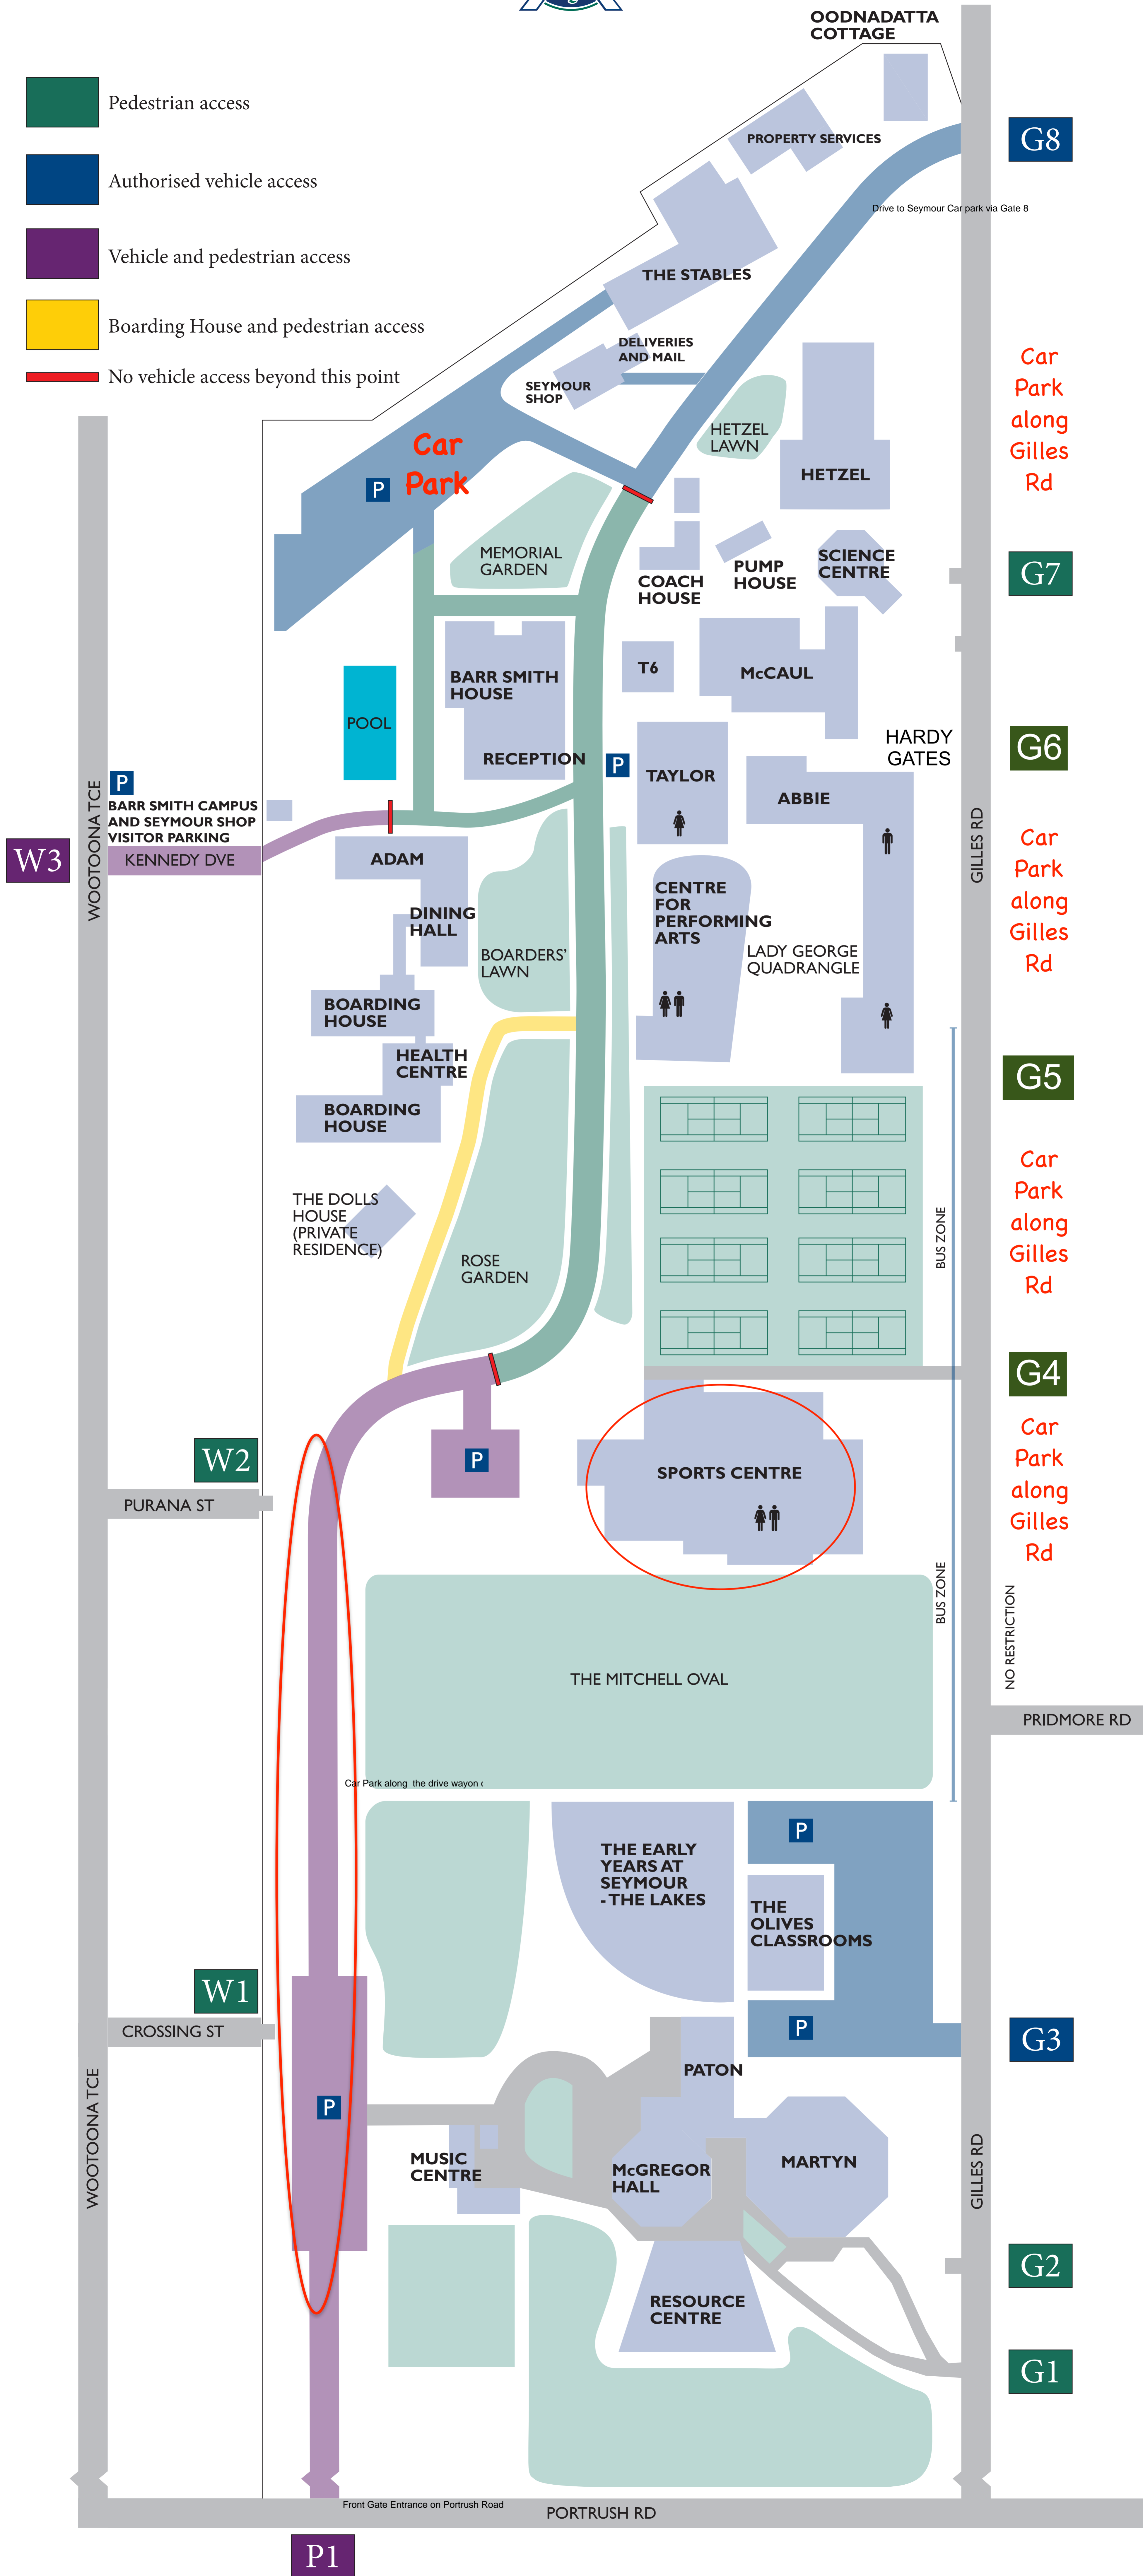

- Pedestrian access
- Authorised vehicle access
- Vehicle and pedestrian access
- Boarding House and pedestrian access
- No vehicle access beyond this point

OODNADATTA COTTAGE

PROPERTY SERVICES

THE STABLES

DELIVERIES AND MAIL

SEYMOUR SHOP

HETZEL LAWN

HETZEL

COACH HOUSE

PUMP HOUSE

SCIENCE CENTRE

MEMORIAL GARDEN

ADAM

DINING HALL

BOARDERS' LAWN

CENTRE FOR PERFORMING ARTS

LADY GEORGE QUADRANGLE

BOARDING HOUSE

HEALTH CENTRE

BOARDING HOUSE

PURANA ST

CROSSING ST

Front Gate Entrance on Portrush Road