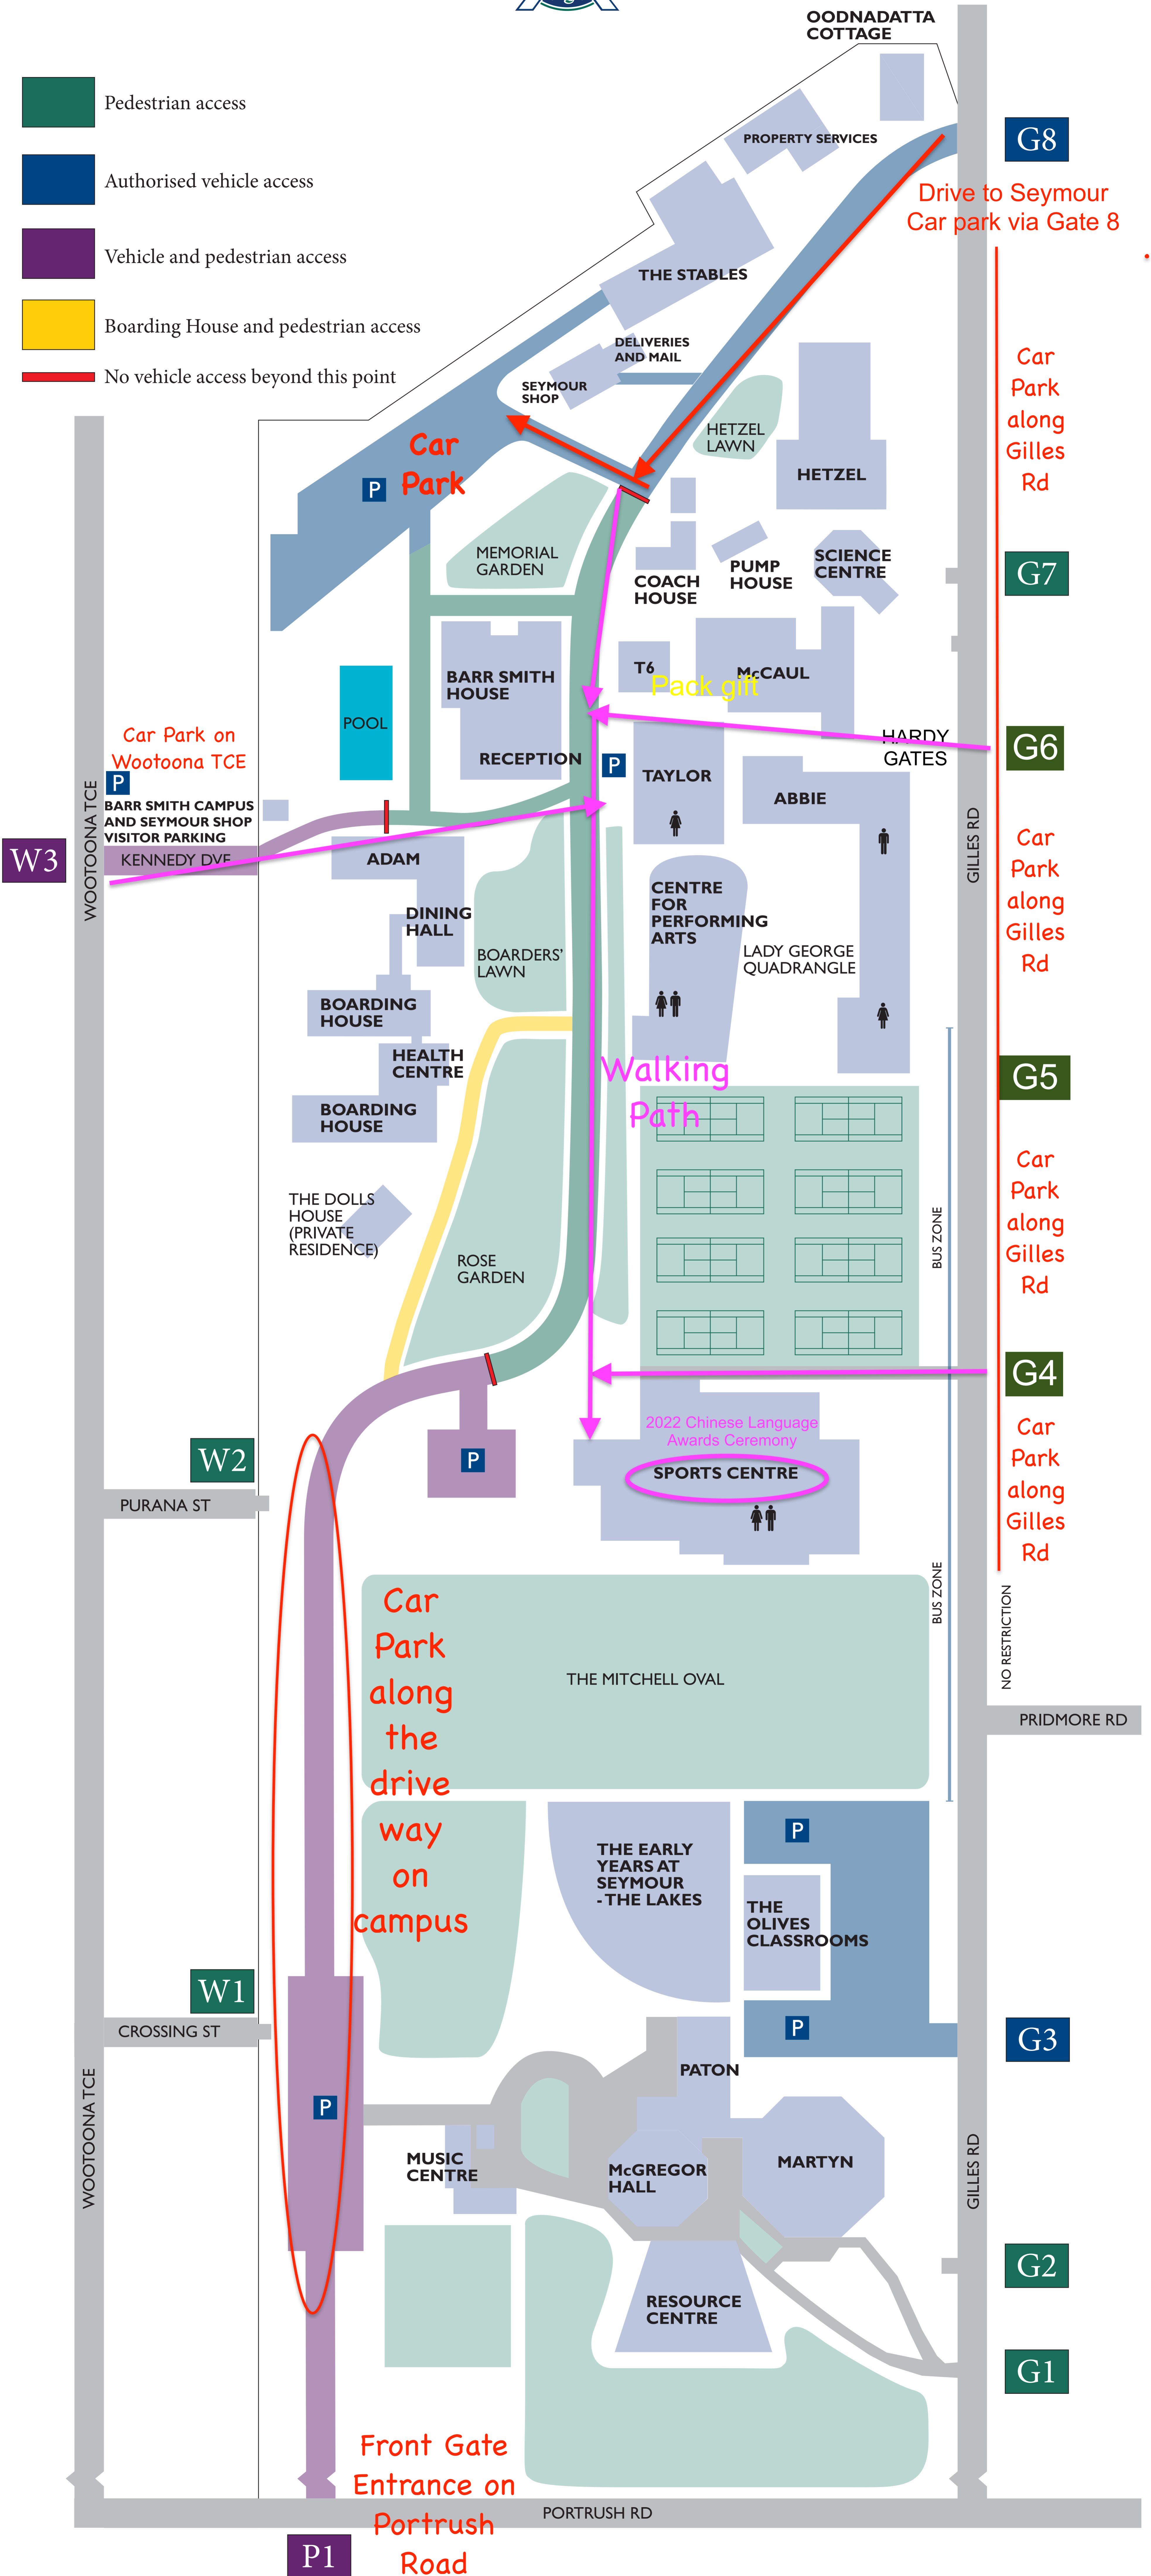

- Pedestrian access
- Authorised vehicle access
- Vehicle and pedestrian access
- Boarding House and pedestrian access
- No vehicle access beyond this point

Car Park on Woottona TCE

Car Park

Drive to Seymour Car park via Gate 8

Pack gift

Walking Path

2022 Chinese Language Awards Ceremony

Car Park along the drive way on campus

G8

G7

G6

G5

P1

Front Gate Entrance on Portrush Road

G8

G7

G6

G5

G4

NO RESTRICTION

G3

G2

G1

P1

Front Gate Entrance on Portrush Road